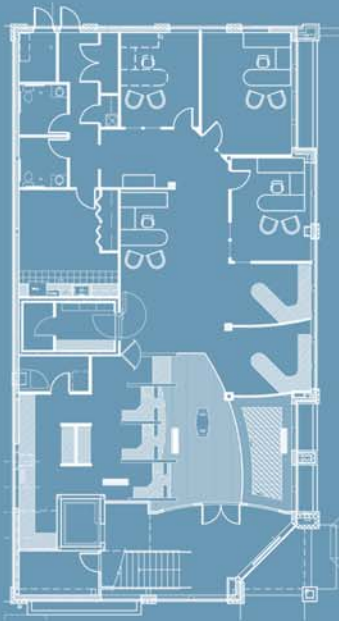

Sole Mates | Fort Collins, CO

OGLESBY | SHERMAN
design

Reflected Ceiling Plan

Floor Plan

Signature Bank | Water Valley | Windsor, CO
new construction

OGLESBY | SHERMAN
design