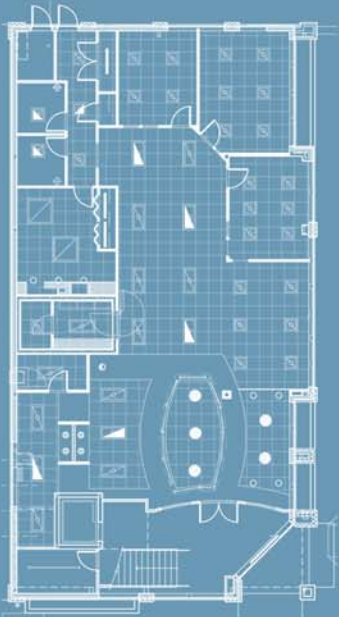

Sole Mates | Fort Collins, CO

OGLESBY | SHERMAN
design

Reflected Ceiling Plan

Floor Plan

Signature Bank | Water Valley | Windsor, CO
new construction

OGLESBY | SHERMAN
design