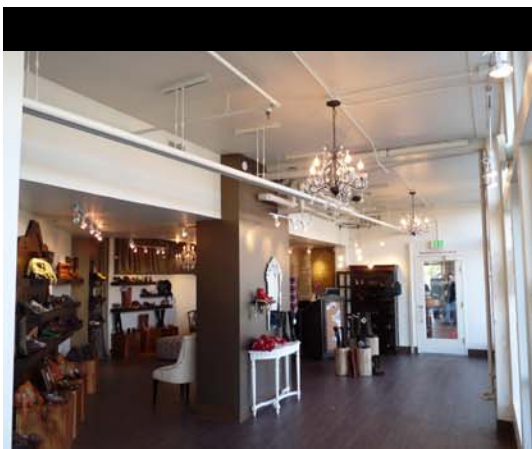

Sole Mates | Fort Collins, CO

OGLESBY | SHERMAN
design

Reflected Ceiling Plan

Floor Plan

Signature Bank | Water Valley | Windsor, CO
new construction

OGLESBY | SHERMAN
design